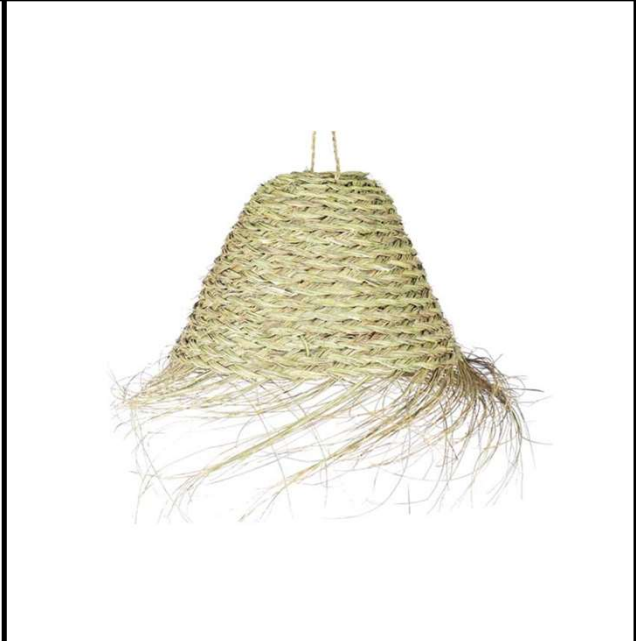

Sovitron Interior Pvt.Ltd.

Model Name	Bamboo Light / DL-BP28-12
Description	Downlighter

Technical description	Image
-----------------------	-------

Dimension	Based on Rquirement
Frame	Bamboo / Cane / Kauna
Color Tempertaure	3000K
Power	12W
Total Luminous Flux	840 lm
Efficacy	70 lm/W
IP rating	20
Color Rendering	≥80
Mounting	Pendant
Optics	E 27 Holder
Dimming	NON-Dimmable
Operating Voltage	220-240 VAC
Standard Lifetime	L70 minimum at 50,000 burning hours